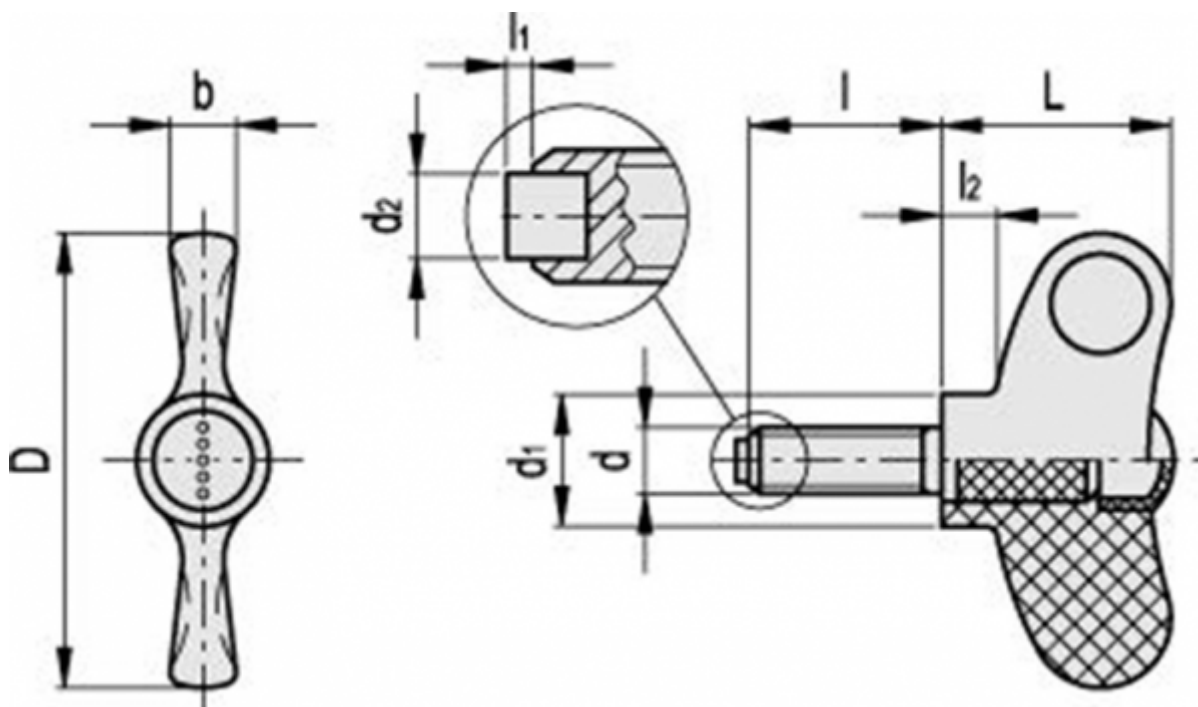

Article number: 23022245862

Description: Wing screw with bolt EWN.48-SST-p-M6x30-PB-C2

## Measures

$b = 7$

$D = 48$

$d = 6$

$d1 = 13.5$

$l = 30$

$l1 = 1.5$

$l2 = 5.5$

$L = 24$

Weight in (g) = 16